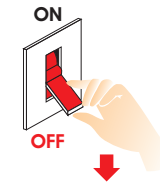

RAIL SPOT BRACKET 9W

Installation Manual

1

Attention

Switch off the main power.

2

3