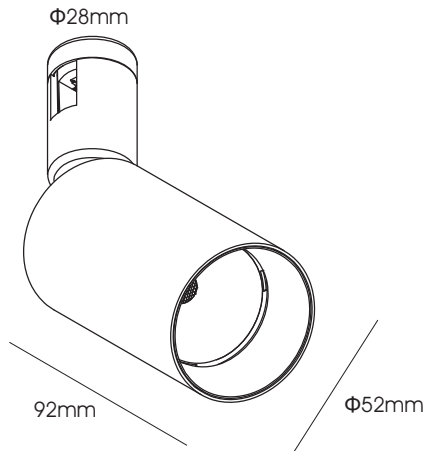

RAIL SPOT BRACKET 9W

Installation Manual

1

Attention

Switch off the main power.

2

3